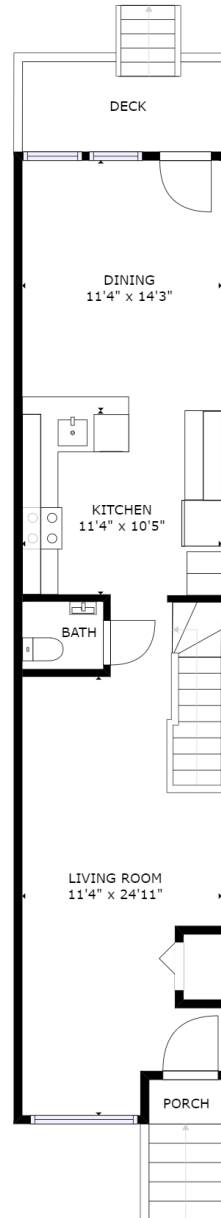

GROSS INTERNAL AREA
FLOOR 1: 584 sq ft, FLOOR 2: 602 sq ft
TOTAL: 1187 sq ft

SIZES AND DIMENSIONS ARE APPROXIMATE, ACTUAL MAY VARY.

FLOOR 1

GROSS INTERNAL AREA
FLOOR 1: 584 sq ft, FLOOR 2: 602 sq ft
TOTAL: 1187 sq ft
SIZES AND DIMENSIONS ARE APPROXIMATE, ACTUAL MAY VARY.

FLOOR 2