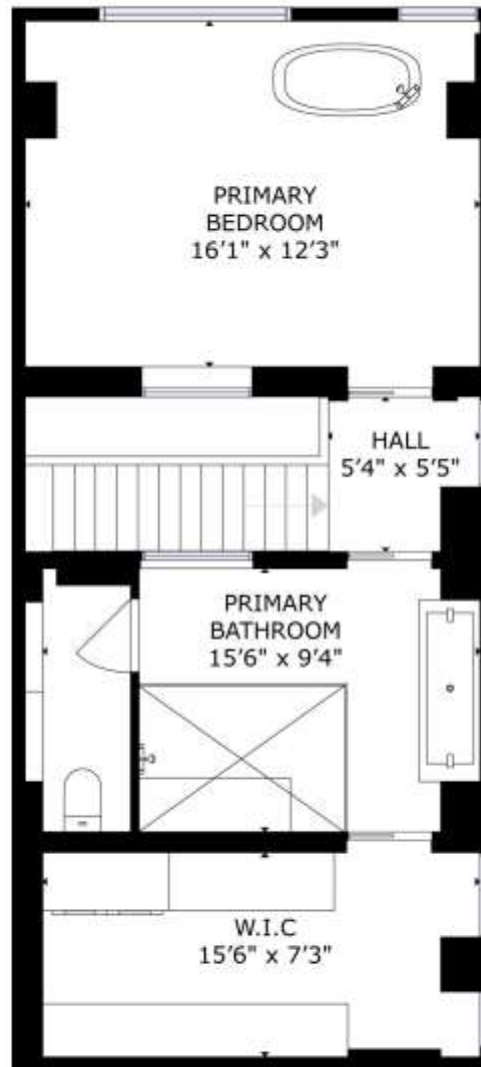

233 - 2600 PIERRE-DUPUY, HABITAT, MONTREAL

FLOOR 1

GROSS INTERNAL AREA
FLOOR 1: 602 sq.ft, FLOOR 2: 592 sq.ft
TOTAL: 1194 sq.ft

SIZES AND DIMENSIONS ARE APPROXIMATE, ACTUAL MAY VARY.

233 - 2600 PIERRE-DUPUY, HABITAT

FLOOR 2

GROSS INTERNAL AREA
FLOOR 1: 602 sq.ft, FLOOR 2: 592 sq.ft
TOTAL: 1194 sq.ft

SIZES AND DIMENSIONS ARE APPROXIMATE, ACTUAL MAY VARY.