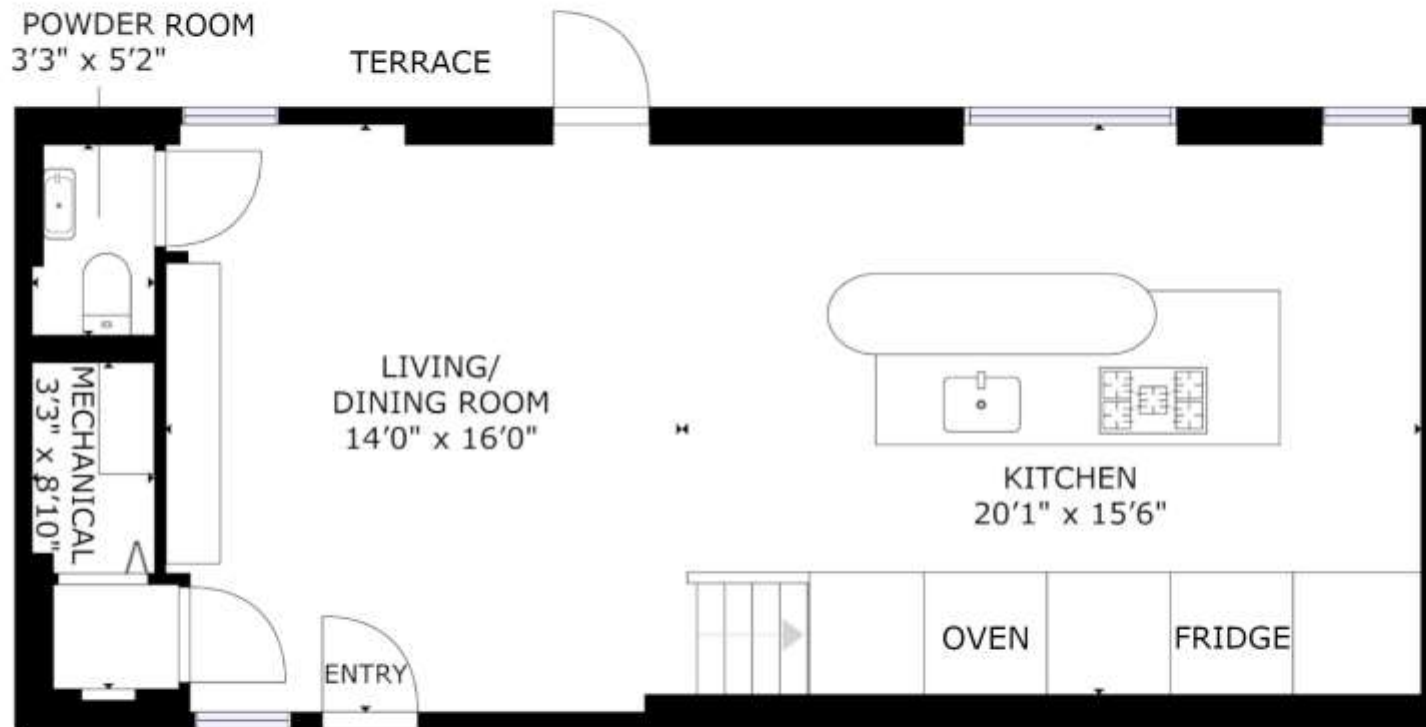

233 - 2600 PIERRE-DUPUY, HABITAT, MONTREAL

FLOOR 1

GROSS INTERNAL AREA
FLOOR 1: 602 sq.ft, FLOOR 2: 592 sq.ft
TOTAL: 1194 sq.ft

SIZES AND DIMENSIONS ARE APPROXIMATE, ACTUAL MAY VARY.

233 - 2600 PIERRE-DUPUY, HABITAT

FLOOR 2

GROSS INTERNAL AREA
FLOOR 1: 602 sq.ft, FLOOR 2: 592 sq.ft
TOTAL: 1194 sq.ft

SIZES AND DIMENSIONS ARE APPROXIMATE, ACTUAL MAY VARY.