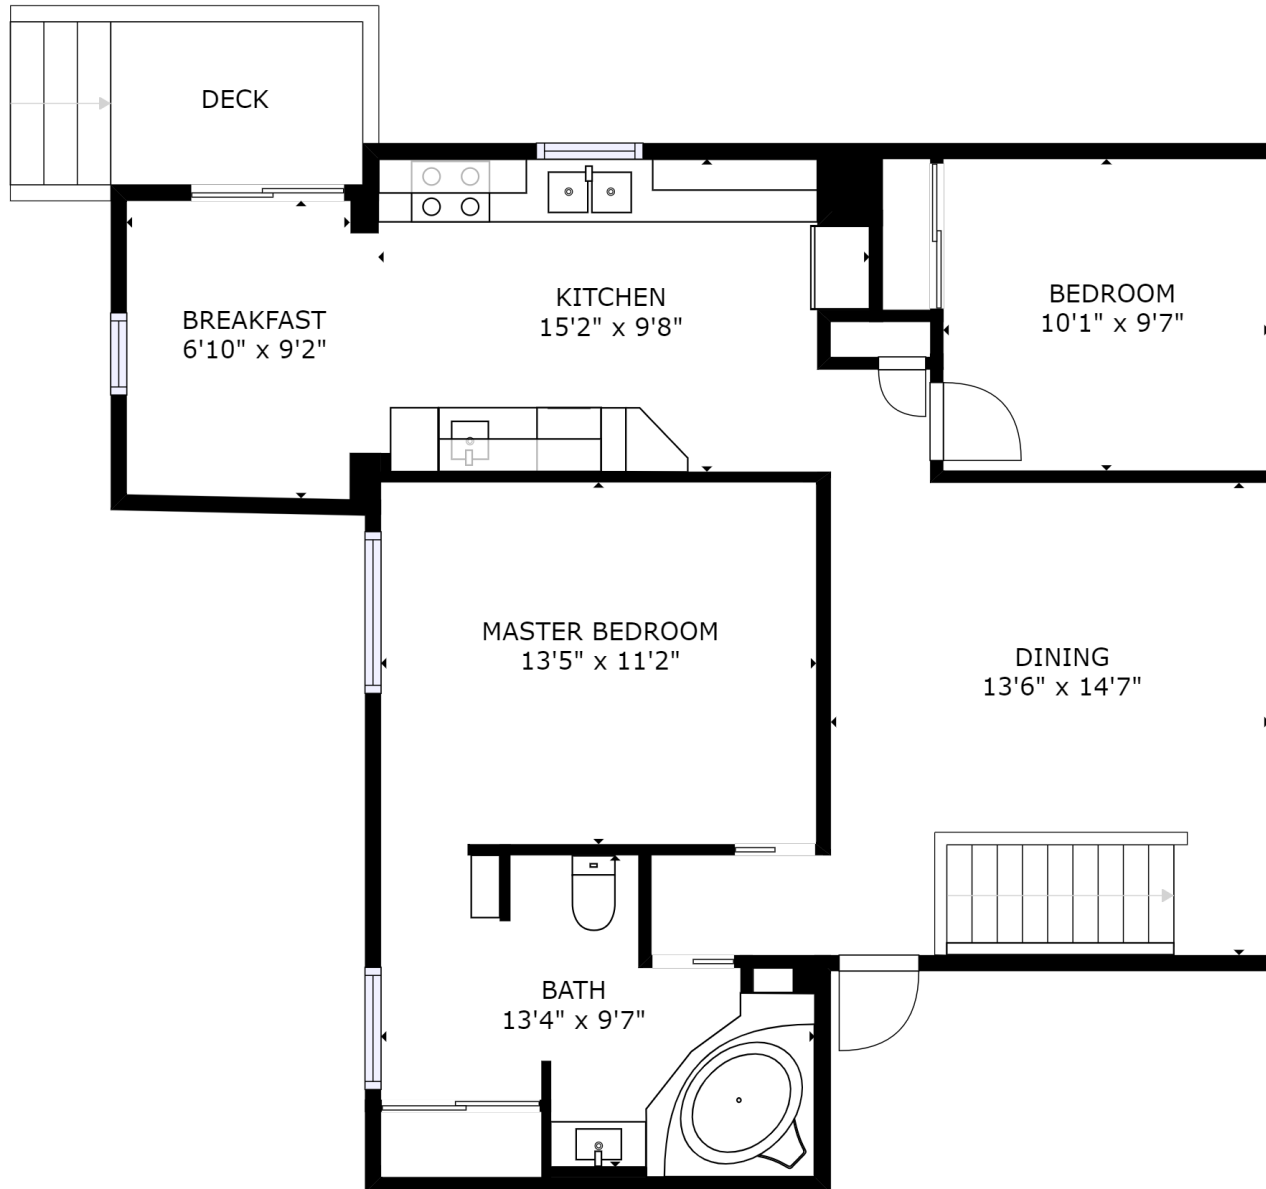

FLOOR 1

GROSS INTERNAL AREA
 FLOOR 1: 814 sq ft, FLOOR 2: 834 sq ft
 TOTAL: 1649 sq ft
 SIZES AND DIMENSIONS ARE APPROXIMATE, ACTUAL MAY VARY.

GROSS INTERNAL AREA
FLOOR 1: 814 sq ft, FLOOR 2: 834 sq ft
TOTAL: 1649 sq ft

SIZES AND DIMENSIONS ARE APPROXIMATE, ACTUAL MAY VARY.