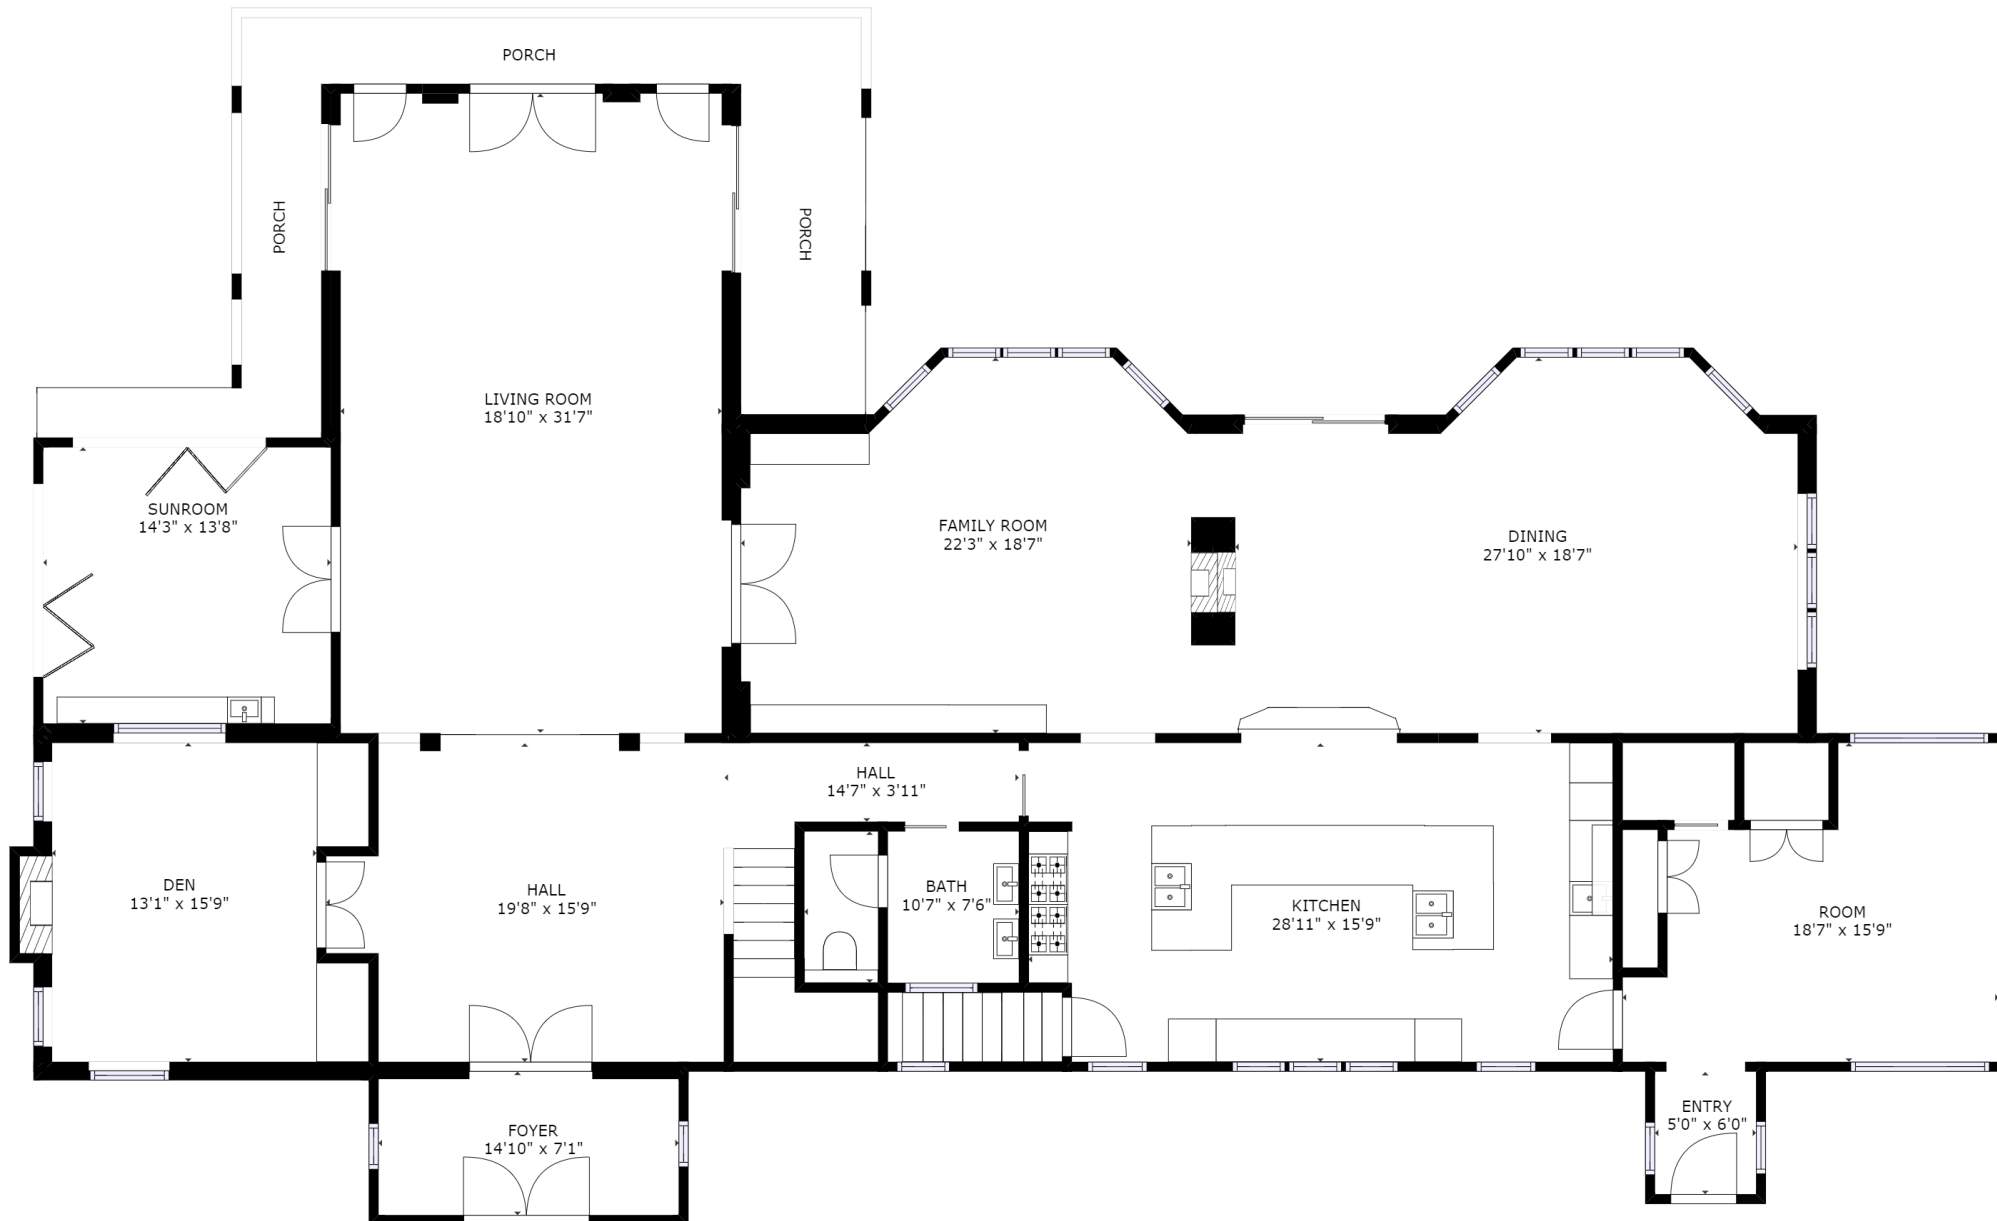

178 Rue de Senneville (Main House)

GROSS INTERNAL AREA

FLOOR 1 : 3036 sq ft, FLOOR 2 : 3446 sq ft

FLOOR 3 : 2990 sq ft, EXCLUDED AREAS :

PORCH: 324 sq ft

TOTAL: 9472 sq ft

SIZES AND DIMENSIONS ARE APPROXIMATE, ACTUAL MAY VARY.

FLOOR 1

178 Rue de Senneville (Main House)

GROSS INTERNAL AREA

FLOOR 1 : 3036 sq ft, FLOOR 2 : 3446 sq ft

FLOOR 3 : 2990 sq ft, EXCLUDED AREAS :

PORCH: 324 sq ft

TOTAL: 9472 sq ft

SIZES AND DIMENSIONS ARE APPROXIMATE, ACTUAL MAY VARY.