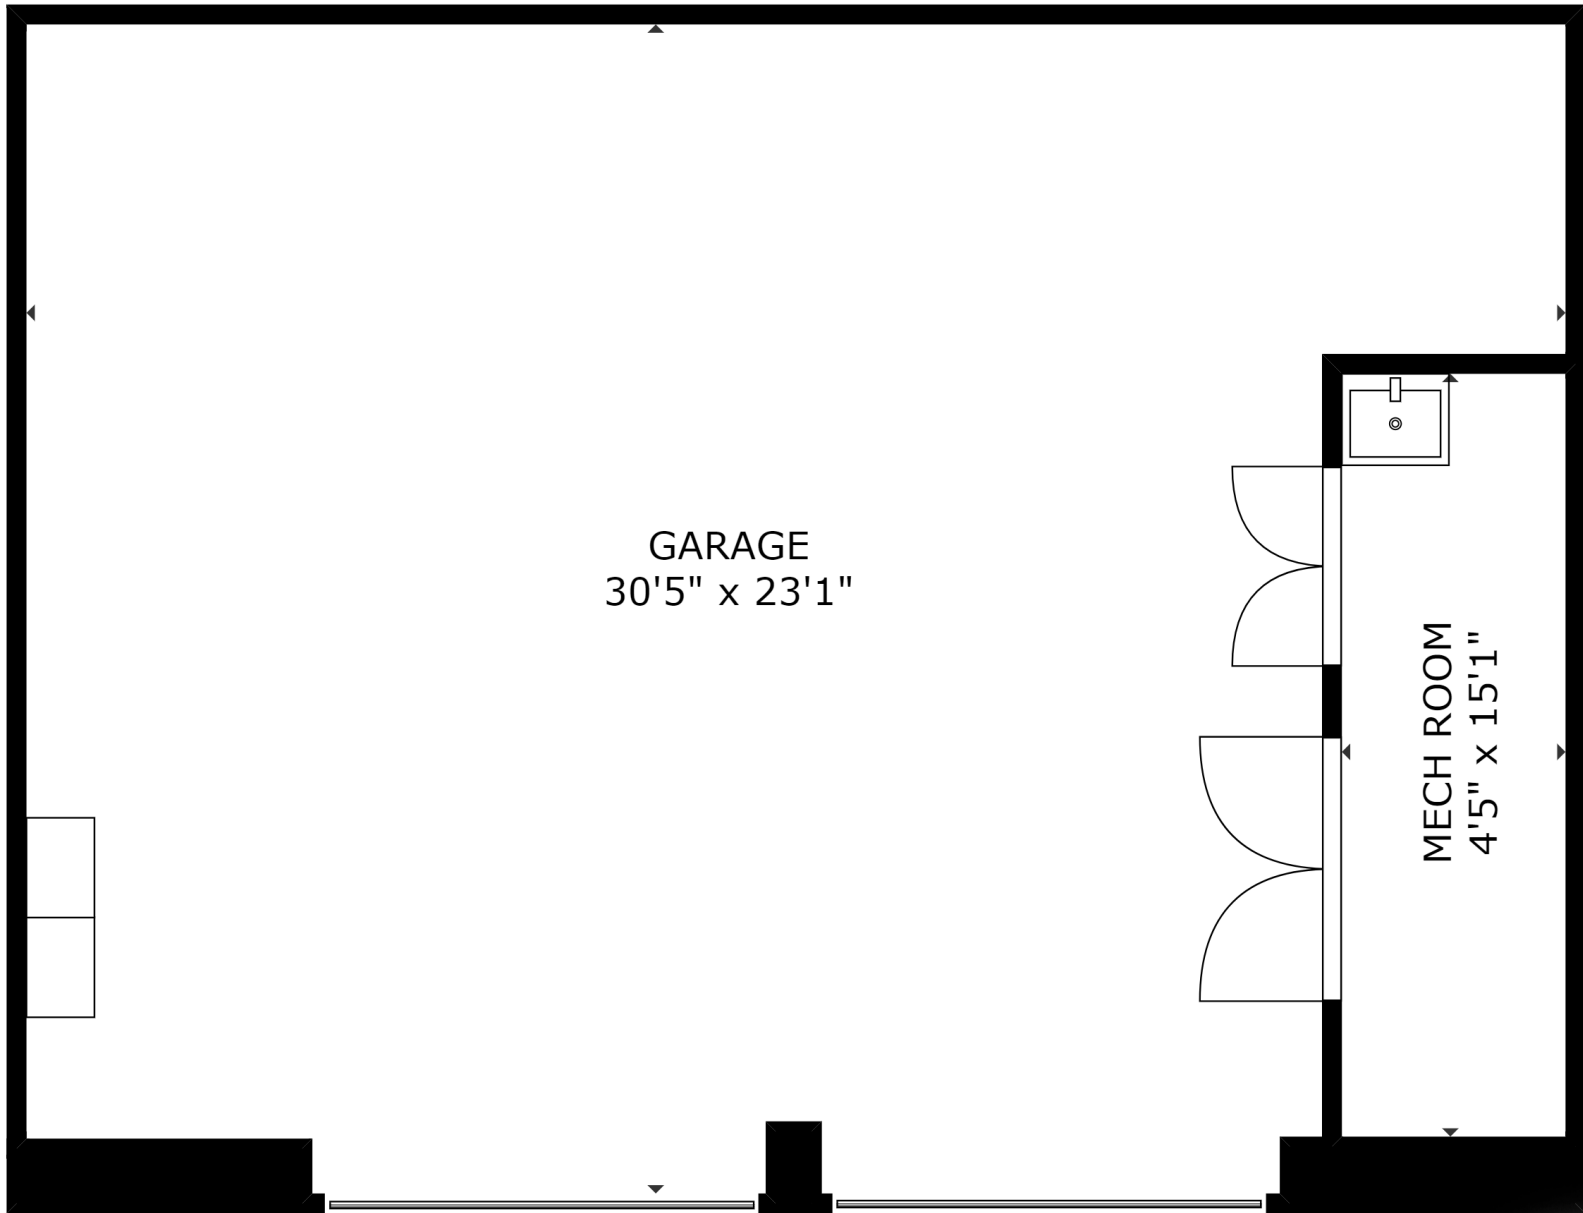

178 Rue de Senneville (Office)

GROSS INTERNAL AREA

FLOOR 1 : 93 sq ft, FLOOR 2 : 1295 sq ft

EXCLUDED AREAS : GARAGE: 1244 sq ft

TOTAL: 1389 sq ft

SIZES AND DIMENSIONS ARE APPROXIMATE, ACTUAL MAY VARY.

178 Rue de Senneville (Office)

GROSS INTERNAL AREA

FLOOR 1 : 93 sq ft, FLOOR 2 : 1295 sq ft

EXCLUDED AREAS : GARAGE: 1244 sq ft

TOTAL: 1389 sq ft

SIZES AND DIMENSIONS ARE APPROXIMATE, ACTUAL MAY VARY.

GARAGE
30'5" x 23'1"

MECH ROOM
4'5" x 15'1"

178 Rue de Senneville (Office)

GROSS INTERNAL AREA

FLOOR 1 : 73 sq ft, EXCLUDED AREAS :

GARAGE: 623 sq ft

TOTAL: 73 sq ft

SIZES AND DIMENSIONS ARE APPROXIMATE, ACTUAL MAY VARY.

GARAGE STORAGE
15'10" X 24'4"

178 Rue de Senneville (Office)

GROSS INTERNAL AREA
TOTAL: 385 Sq Ft

SIZES AND DIMENSIONS ARE APPROXIMATE, ACTUAL MAY VARY.