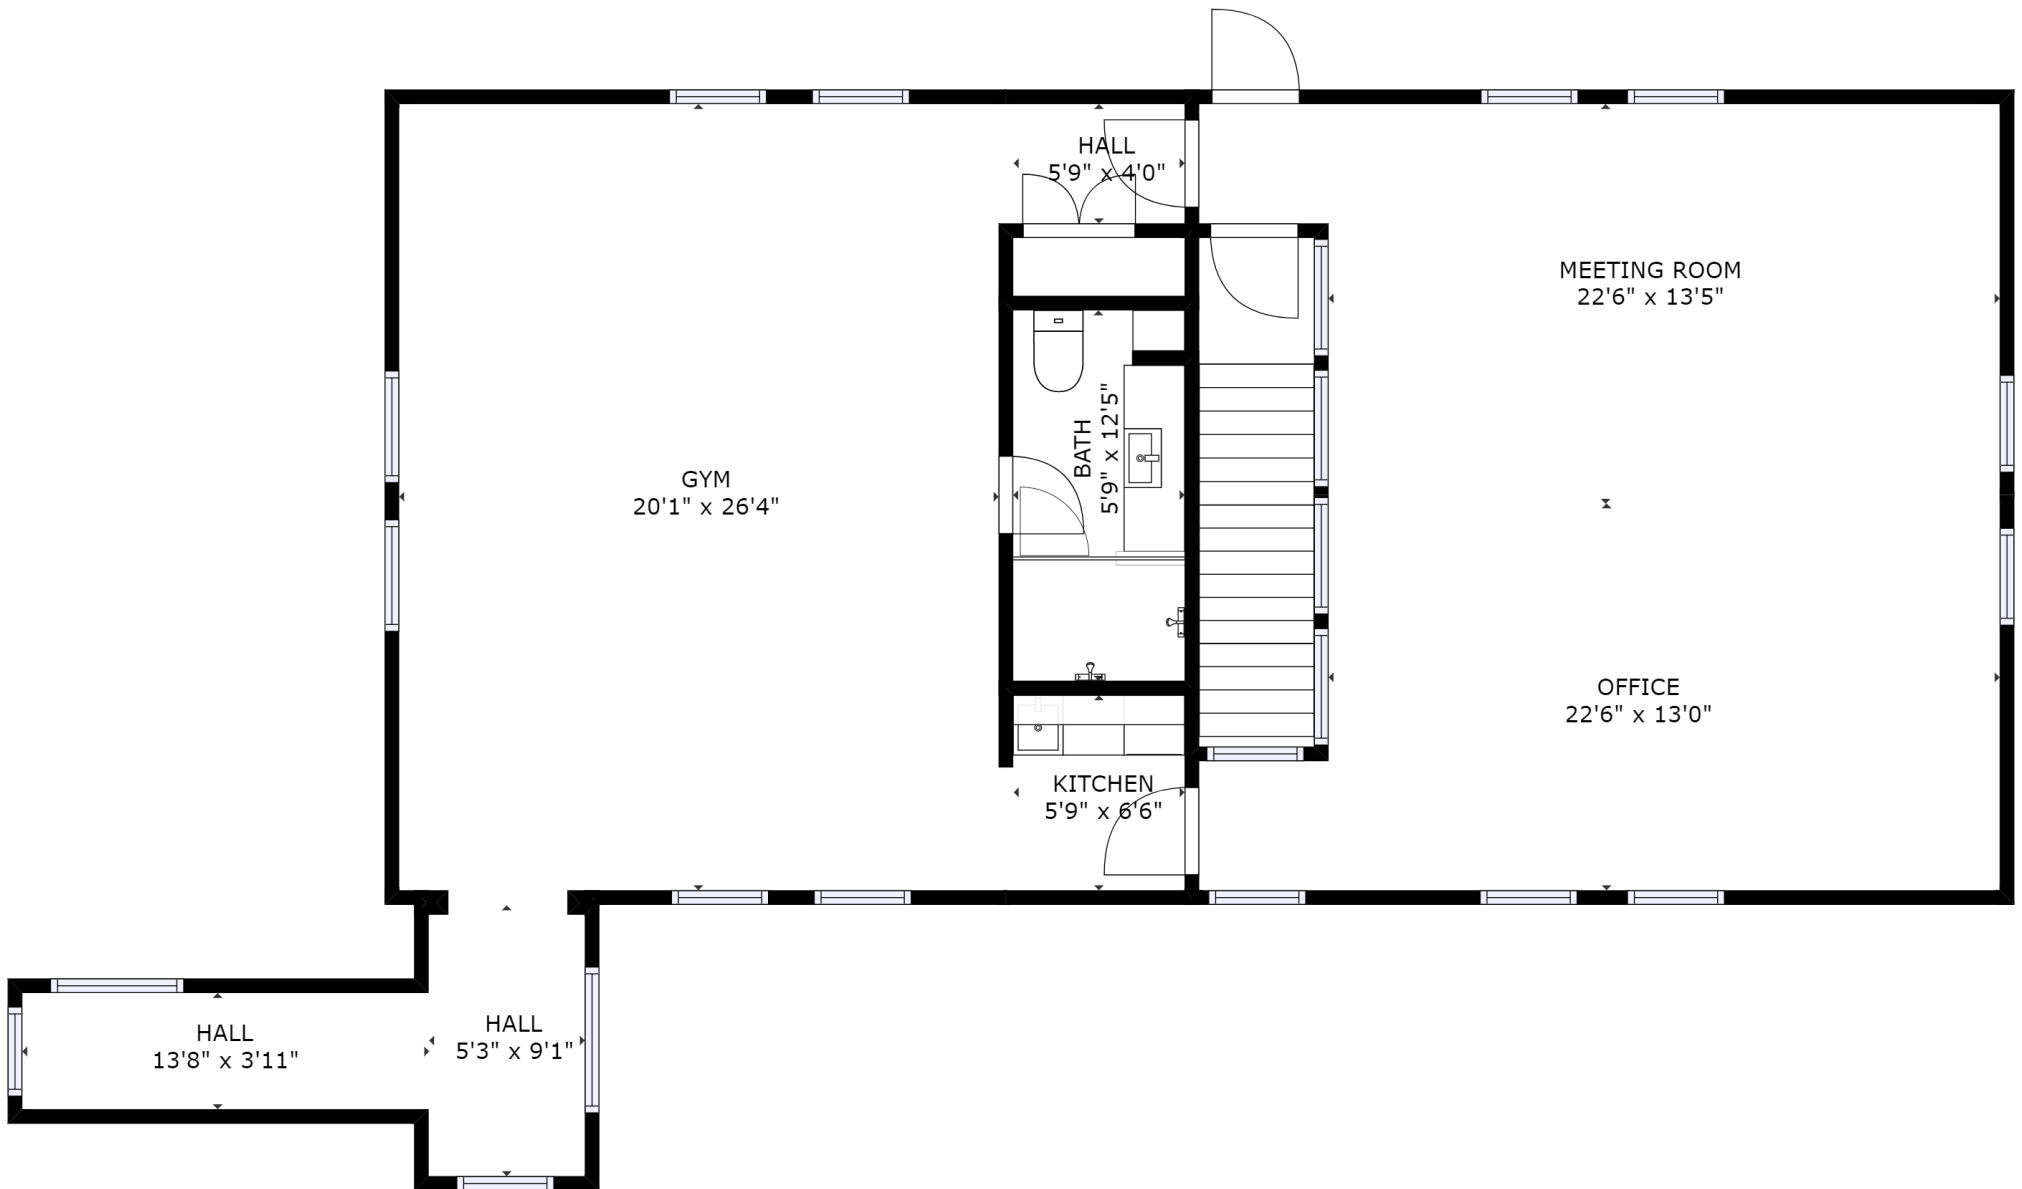

178 Rue de Senneville (Office)

GROSS INTERNAL AREA

FLOOR 1 : 93 sq ft, FLOOR 2 : 1295 sq ft

EXCLUDED AREAS : GARAGE: 1244 sq ft

TOTAL: 1389 sq ft

SIZES AND DIMENSIONS ARE APPROXIMATE, ACTUAL MAY VARY.

178 Rue de Senneville (Office)

GROSS INTERNAL AREA

FLOOR 1 : 93 sq ft, FLOOR 2 : 1295 sq ft

EXCLUDED AREAS : GARAGE: 1244 sq ft

TOTAL: 1389 sq ft

SIZES AND DIMENSIONS ARE APPROXIMATE, ACTUAL MAY VARY.

GARAGE
30'5" x 23'1"

MECH ROOM
4'5" x 15'1"

178 Rue de Senneville (Office)

GROSS INTERNAL AREA

FLOOR 1 : 73 sq ft, EXCLUDED AREAS :

GARAGE: 623 sq ft

TOTAL: 73 sq ft

SIZES AND DIMENSIONS ARE APPROXIMATE, ACTUAL MAY VARY.

GARAGE STORAGE
15'10" X 24'4"

178 Rue de Senneville (Office)

GROSS INTERNAL AREA
TOTAL: 385 Sq Ft

SIZES AND DIMENSIONS ARE APPROXIMATE, ACTUAL MAY VARY.