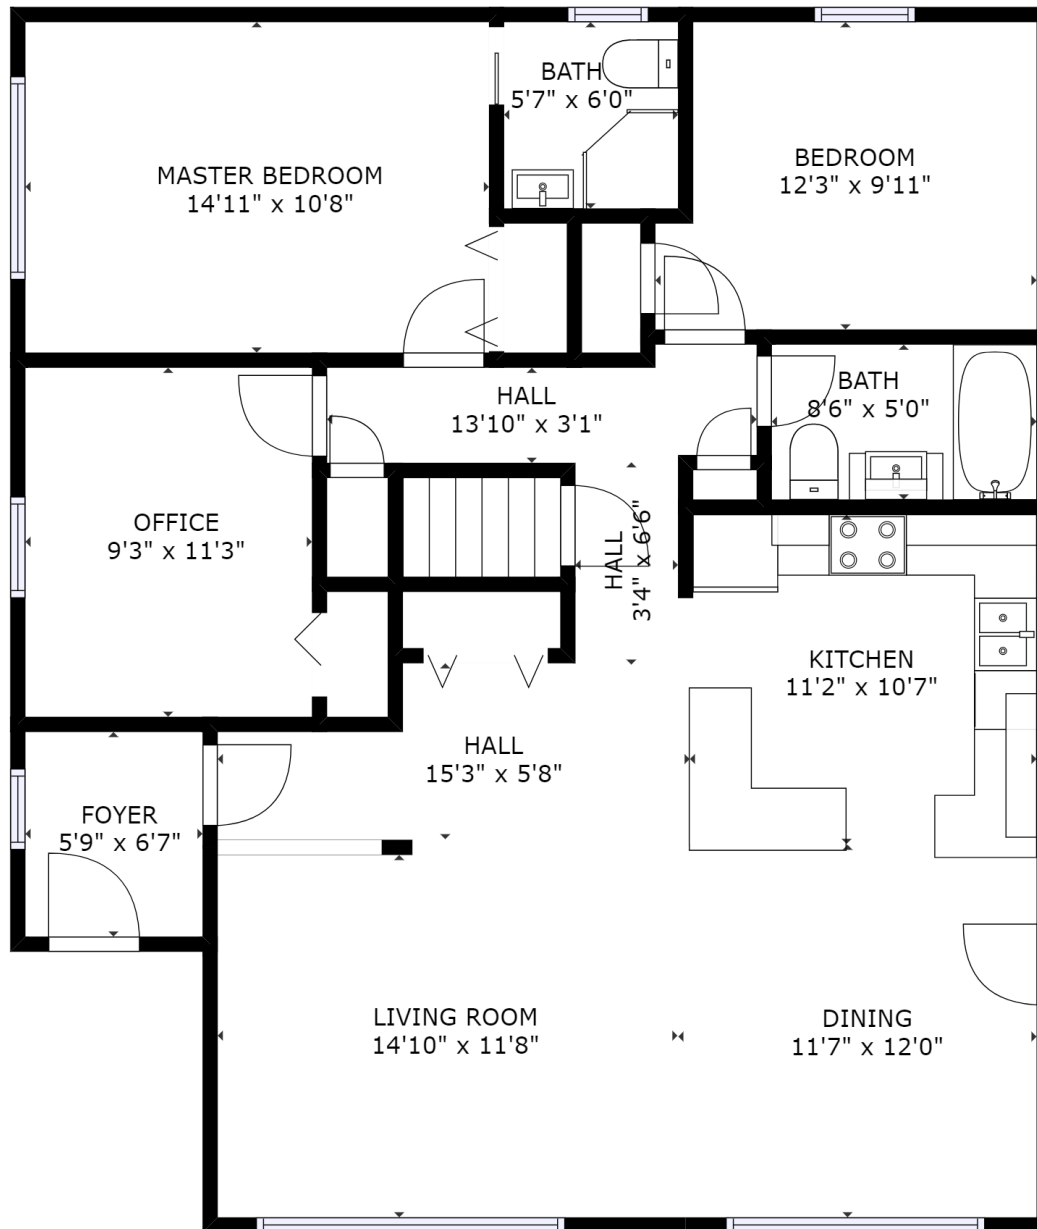

FLOOR 1

GROSS INTERNAL AREA
FLOOR 1 : 851 sq ft, FLOOR 2 : 1200 sq ft
EXCLUDED AREAS : GARAGE: 325 sq ft
TOTAL: 2051 sq ft
SIZES AND DIMENSIONS ARE APPROXIMATE, ACTUAL MAY VARY.

GROSS INTERNAL AREA
 FLOOR 1 : 851 sq ft, FLOOR 2 : 1200 sq ft
 EXCLUDED AREAS : GARAGE: 325 sq ft
 TOTAL: 2051 sq ft

SIZES AND DIMENSIONS ARE APPROXIMATE, ACTUAL MAY VARY.