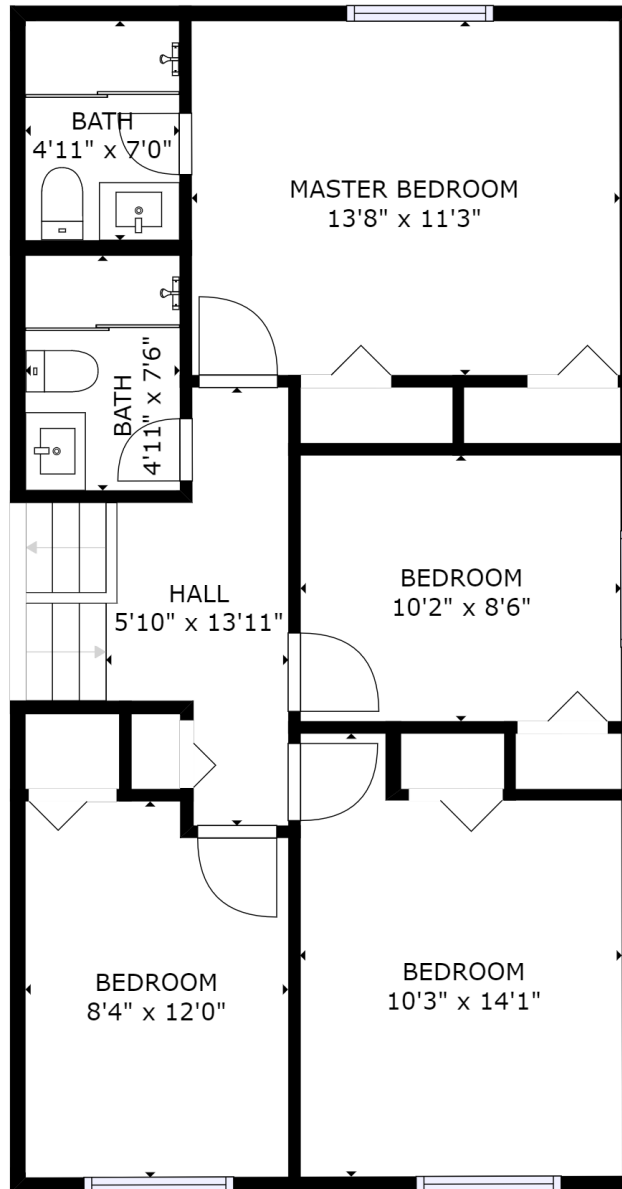

FLOOR 1

GROSS INTERNAL AREA
FLOOR 1: 836 sq ft, FLOOR 2: 906 sq ft
FLOOR 3: 698 sq ft, EXCLUDED AREAS:
GARAGE: 343 sq ft
TOTAL: 2440 sq ft
SIZES AND DIMENSIONS ARE APPROXIMATE, ACTUAL MAY VARY.

kw PRESTIGE
KELLERWILLIAMS.

GROSS INTERNAL AREA
 FLOOR 1: 836 sq ft, FLOOR 2: 906 sq ft
 FLOOR 3: 698 sq ft, EXCLUDED AREAS:
 GARAGE: 343 sq ft
 TOTAL: 2440 sq ft

SIZES AND DIMENSIONS ARE APPROXIMATE, ACTUAL MAY VARY.

FLOOR 2

GROSS INTERNAL AREA
 FLOOR 1: 836 sq ft, FLOOR 2: 906 sq ft
 FLOOR 3: 698 sq ft, EXCLUDED AREAS:
 GARAGE: 343 sq ft
 TOTAL: 2440 sq ft

SIZES AND DIMENSIONS ARE APPROXIMATE, ACTUAL MAY VARY.

kw PRESTIGE
 KELLERWILLIAMS.