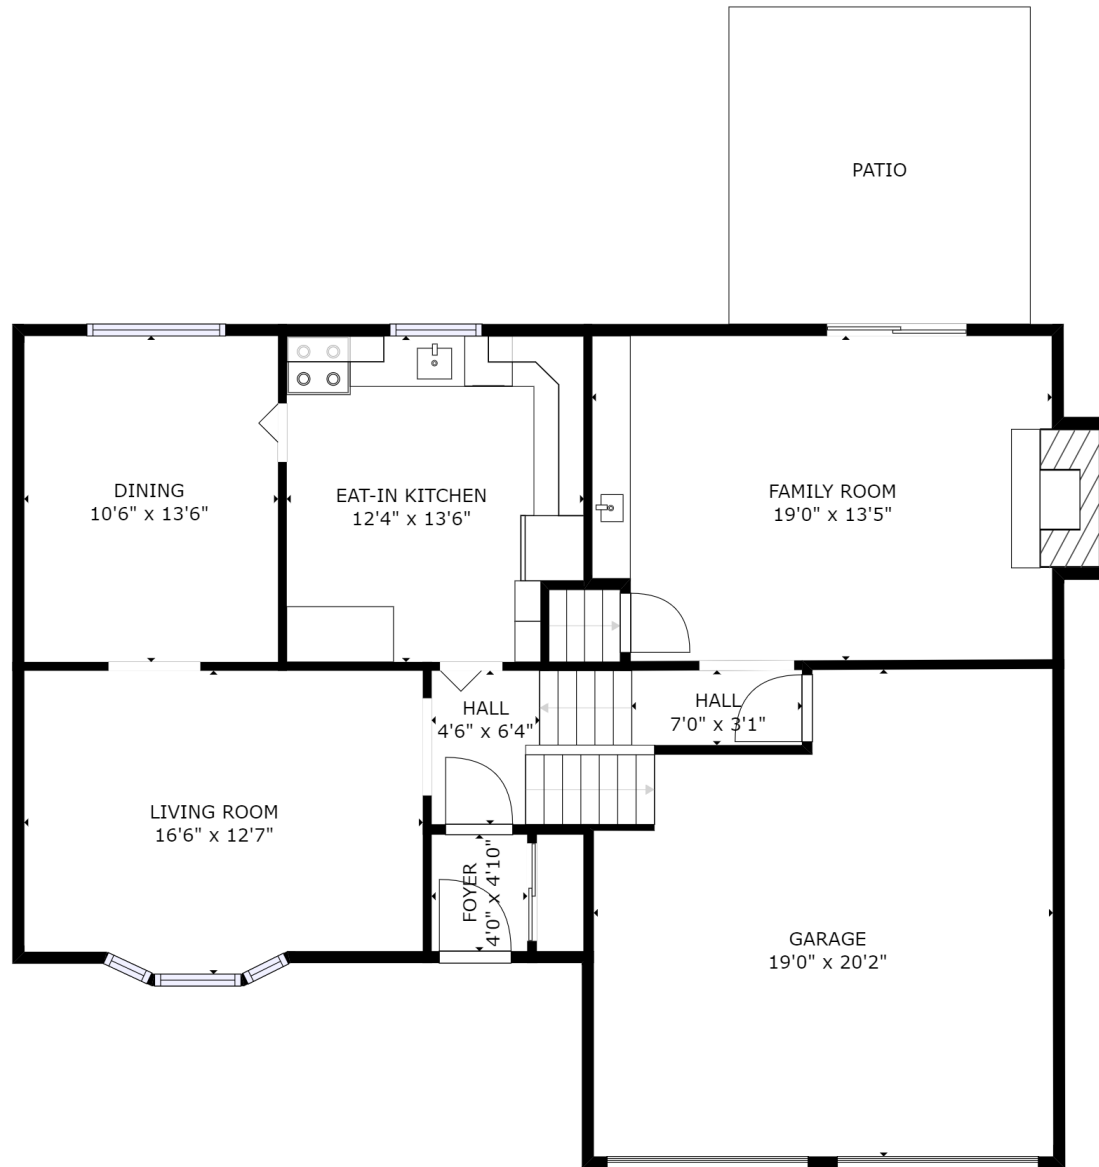

FLOOR 1

GROSS INTERNAL AREA
FLOOR 1: 836 sq ft, FLOOR 2: 906 sq ft
FLOOR 3: 698 sq ft, EXCLUDED AREAS:
GARAGE: 343 sq ft
TOTAL: 2440 sq ft
SIZES AND DIMENSIONS ARE APPROXIMATE, ACTUAL MAY VARY.

kw PRESTIGE
KELLERWILLIAMS.

GROSS INTERNAL AREA
 FLOOR 1: 836 sq ft, FLOOR 2: 906 sq ft
 FLOOR 3: 698 sq ft, EXCLUDED AREAS:
 GARAGE: 343 sq ft
 TOTAL: 2440 sq ft

SIZES AND DIMENSIONS ARE APPROXIMATE, ACTUAL MAY VARY.

FLOOR 2

GROSS INTERNAL AREA
 FLOOR 1: 836 sq ft, FLOOR 2: 906 sq ft
 FLOOR 3: 698 sq ft, EXCLUDED AREAS:
 GARAGE: 343 sq ft
 TOTAL: 2440 sq ft

SIZES AND DIMENSIONS ARE APPROXIMATE, ACTUAL MAY VARY.

kw PRESTIGE
 KELLERWILLIAMS.