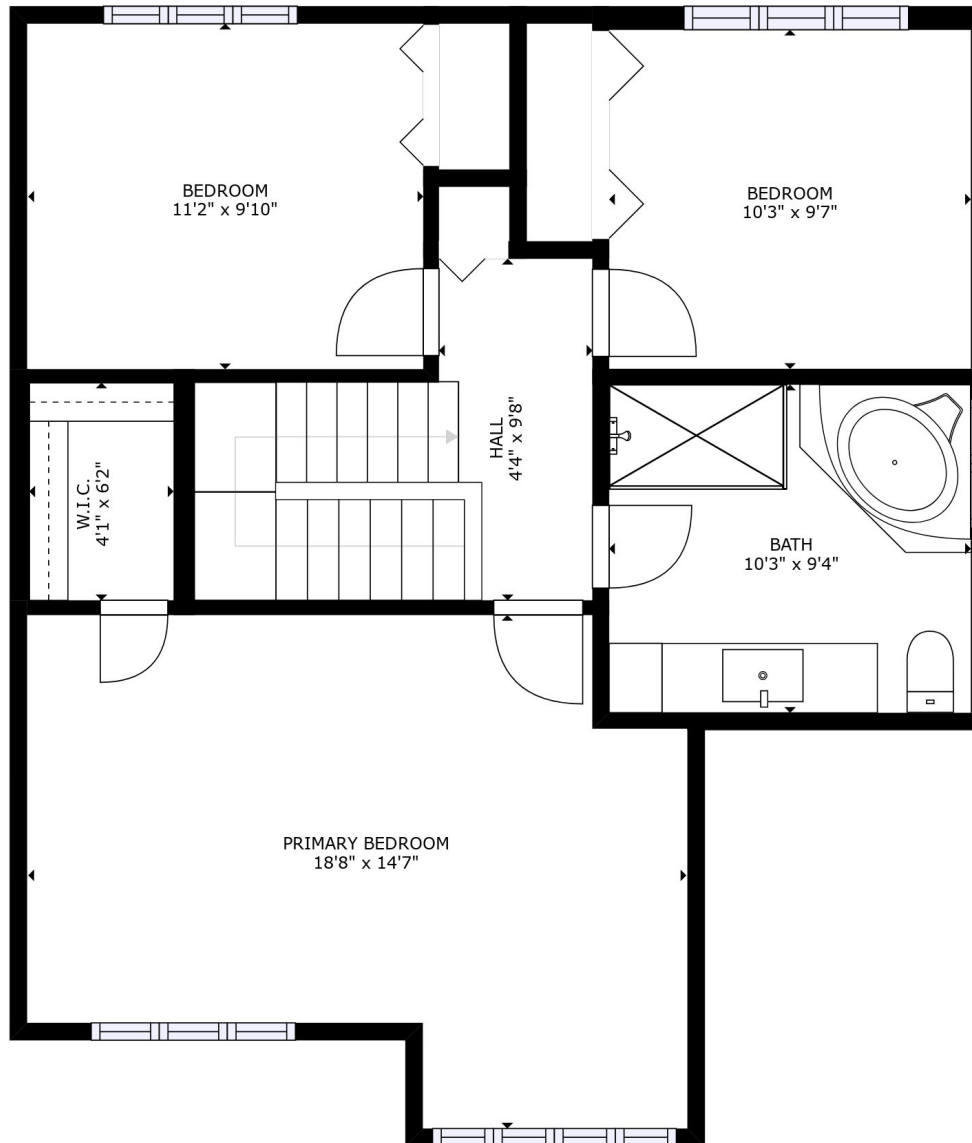

19 EMILE-NELLIGAN, VAUDREUIL
BASEMENT

GROSS INTERNAL AREA
FLOOR 1: 612 sq. ft, FLOOR 2: 623 sq. ft
FLOOR 3: 707 sq. ft, EXCLUDED AREAS:
GARAGE: 381 sq. ft
TOTAL: 1942 sq. ft

SIZES AND DIMENSIONS ARE APPROXIMATE, ACTUAL MAY VARY.

514-500-5455
groupeimmosolutions.com
KW Connexion
Agence Immobilière

19 EMILE-NELLIGAN, VAUDREUIL
GROUND FLOOR

GROSS INTERNAL AREA
 FLOOR 1: 612 sq. ft, FLOOR 2: 623 sq. ft
 FLOOR 3: 707 sq. ft, EXCLUDED AREAS:
 GARAGE: 381 sq. ft
 TOTAL: 1942 sq. ft

SIZES AND DIMENSIONS ARE APPROXIMATE, ACTUAL MAY VARY.

514-500-5455
 groupeimmosolutions.com
 KW Connexion
 Agence Immobilière

19 EMILE-NELLIGAN, VAUDREUIL
FLOOR 2

GROSS INTERNAL AREA
FLOOR 1: 612 sq. ft, FLOOR 2: 623 sq. ft
FLOOR 3: 707 sq. ft, EXCLUDED AREAS:
GARAGE: 381 sq. ft
TOTAL: 1942 sq. ft