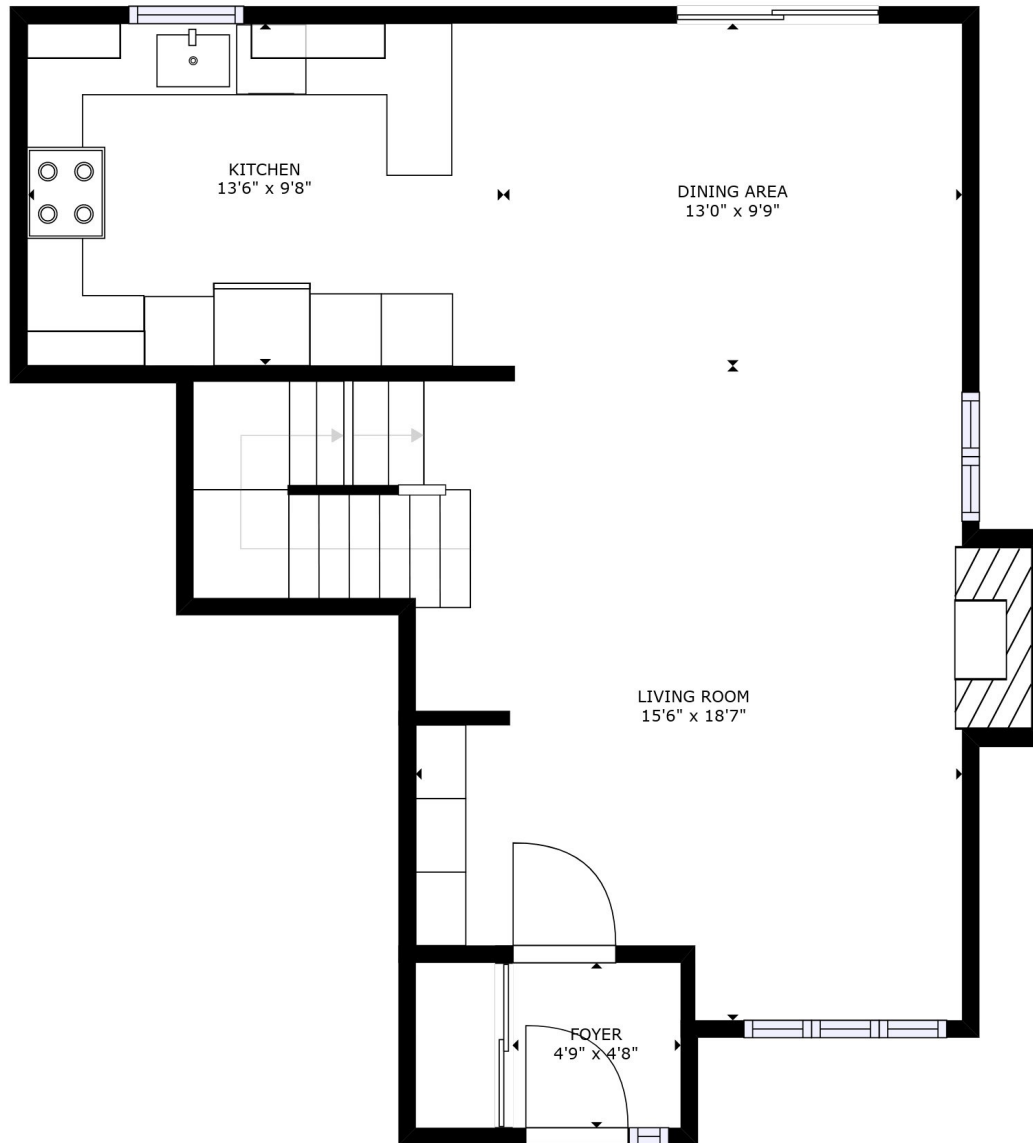

19 EMILE-NELLIGAN, VAUDREUIL
BASEMENT

GROSS INTERNAL AREA
FLOOR 1: 612 sq. ft, FLOOR 2: 623 sq. ft
FLOOR 3: 707 sq. ft, EXCLUDED AREAS:
GARAGE: 381 sq. ft
TOTAL: 1942 sq. ft

SIZES AND DIMENSIONS ARE APPROXIMATE, ACTUAL MAY VARY.

514-500-5455
groupeimmosolutions.com
KW Connexion
Agence Immobilière

19 EMILE-NELLIGAN, VAUDREUIL
GROUND FLOOR

GROSS INTERNAL AREA
 FLOOR 1: 612 sq. ft, FLOOR 2: 623 sq. ft
 FLOOR 3: 707 sq. ft, EXCLUDED AREAS:
 GARAGE: 381 sq. ft
 TOTAL: 1942 sq. ft

SIZES AND DIMENSIONS ARE APPROXIMATE, ACTUAL MAY VARY.

514-500-5455
 groupeimmosolutions.com
 KW Connexion
 Agence Immobilière

19 EMILE-NELLIGAN, VAUDREUIL
FLOOR 2

GROSS INTERNAL AREA
FLOOR 1: 612 sq. ft, FLOOR 2: 623 sq. ft
FLOOR 3: 707 sq. ft, EXCLUDED AREAS:
GARAGE: 381 sq. ft
TOTAL: 1942 sq. ft