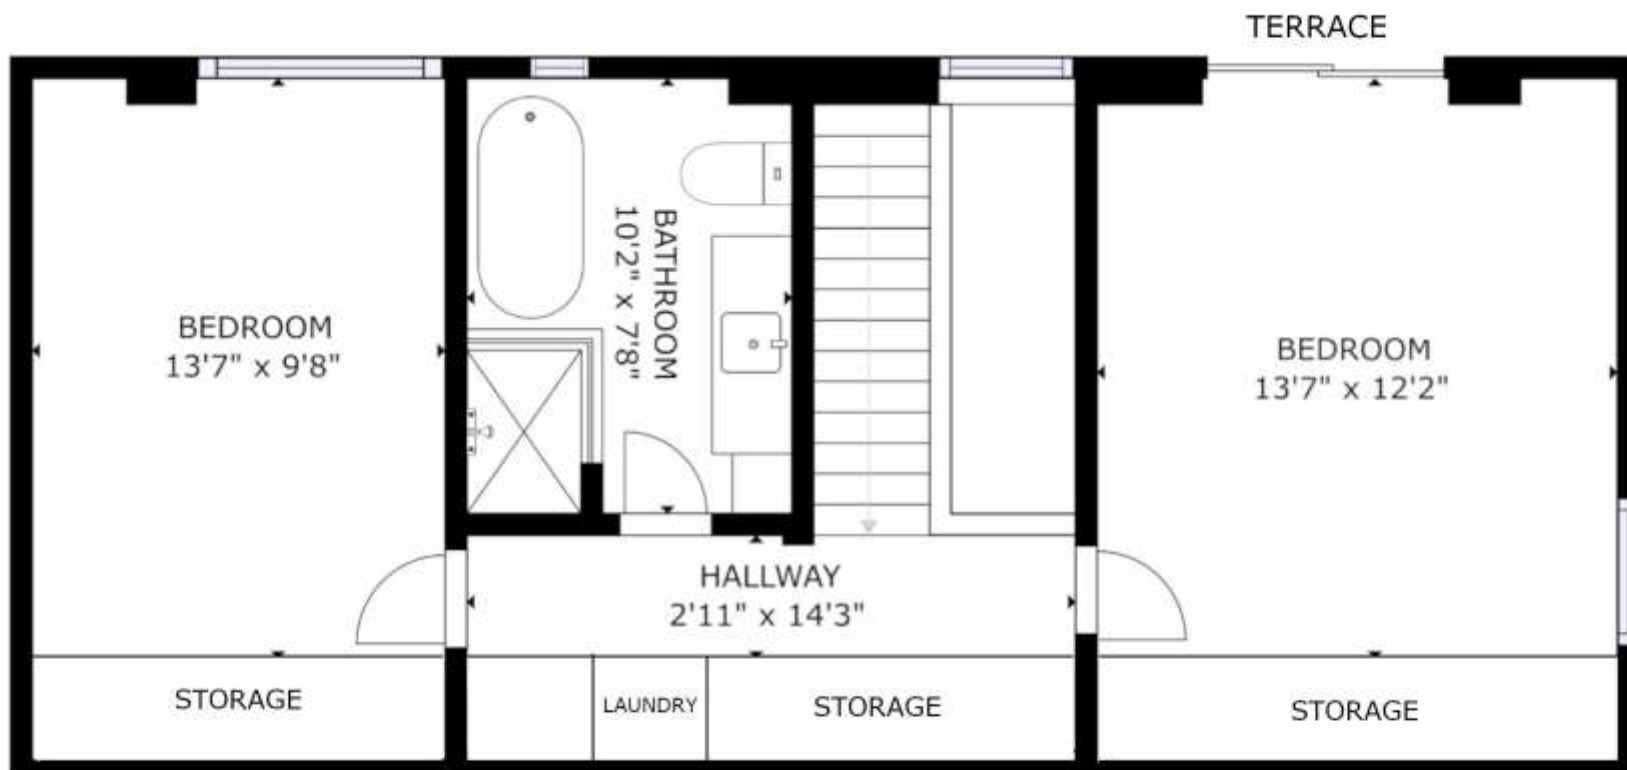

2600 PIERRE-DUPUY, #243, MONTREAL

FLOOR 1

GROSS INTERNAL AREA
 FLOOR 1: 583 sq ft, FLOOR 2: 583 sq ft
 TOTAL: 1,166 sq ft
 SIZES AND DIMENSIONS ARE APPROXIMATE, ACTUAL MAY VARY.

2600 PIERRE-DUPUY, #243, MONTREAL

FLOOR 2

GROSS INTERNAL AREA
 FLOOR 1: 583 sq ft, FLOOR 2: 583 sq ft
 TOTAL: 1,166 sq ft
 SIZES AND DIMENSIONS ARE APPROXIMATE, ACTUAL MAY VARY.