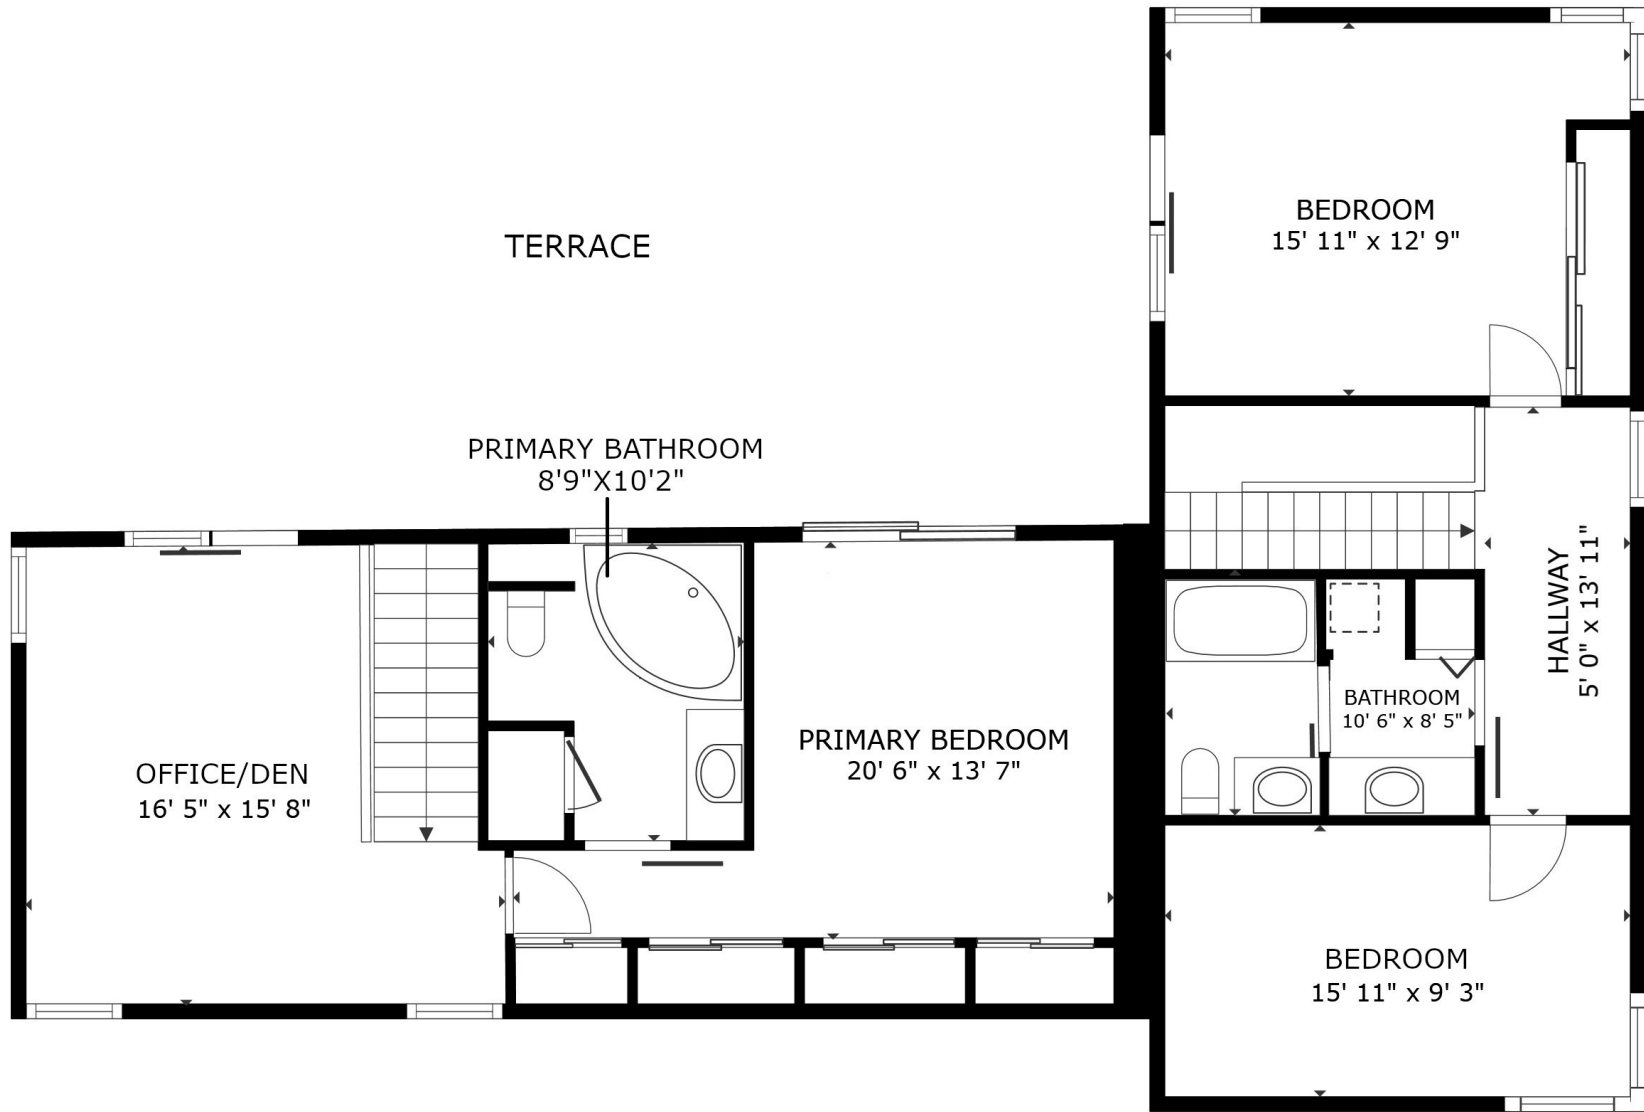

**FLOOR 1**

2600 PIERRE-DUPUY, HABITAT, #1027

GROSS INTERNAL AREA  
 FLOOR 1 1,135 sq.ft. FLOOR 2 1,190 sq.ft.  
 TOTAL : 2,325 sq.ft.

SIZES AND DIMENSIONS ARE APPROXIMATE, ACTUAL MAY VARY.

**FLOOR 2**

2600 PIERRE-DUPUY, HABITAT, #1027

GROSS INTERNAL AREA  
 FLOOR 1 1,135 sq.ft. FLOOR 2 1,190 sq.ft.  
 TOTAL : 2,325 sq.ft.

SIZES AND DIMENSIONS ARE APPROXIMATE, ACTUAL MAY VARY.